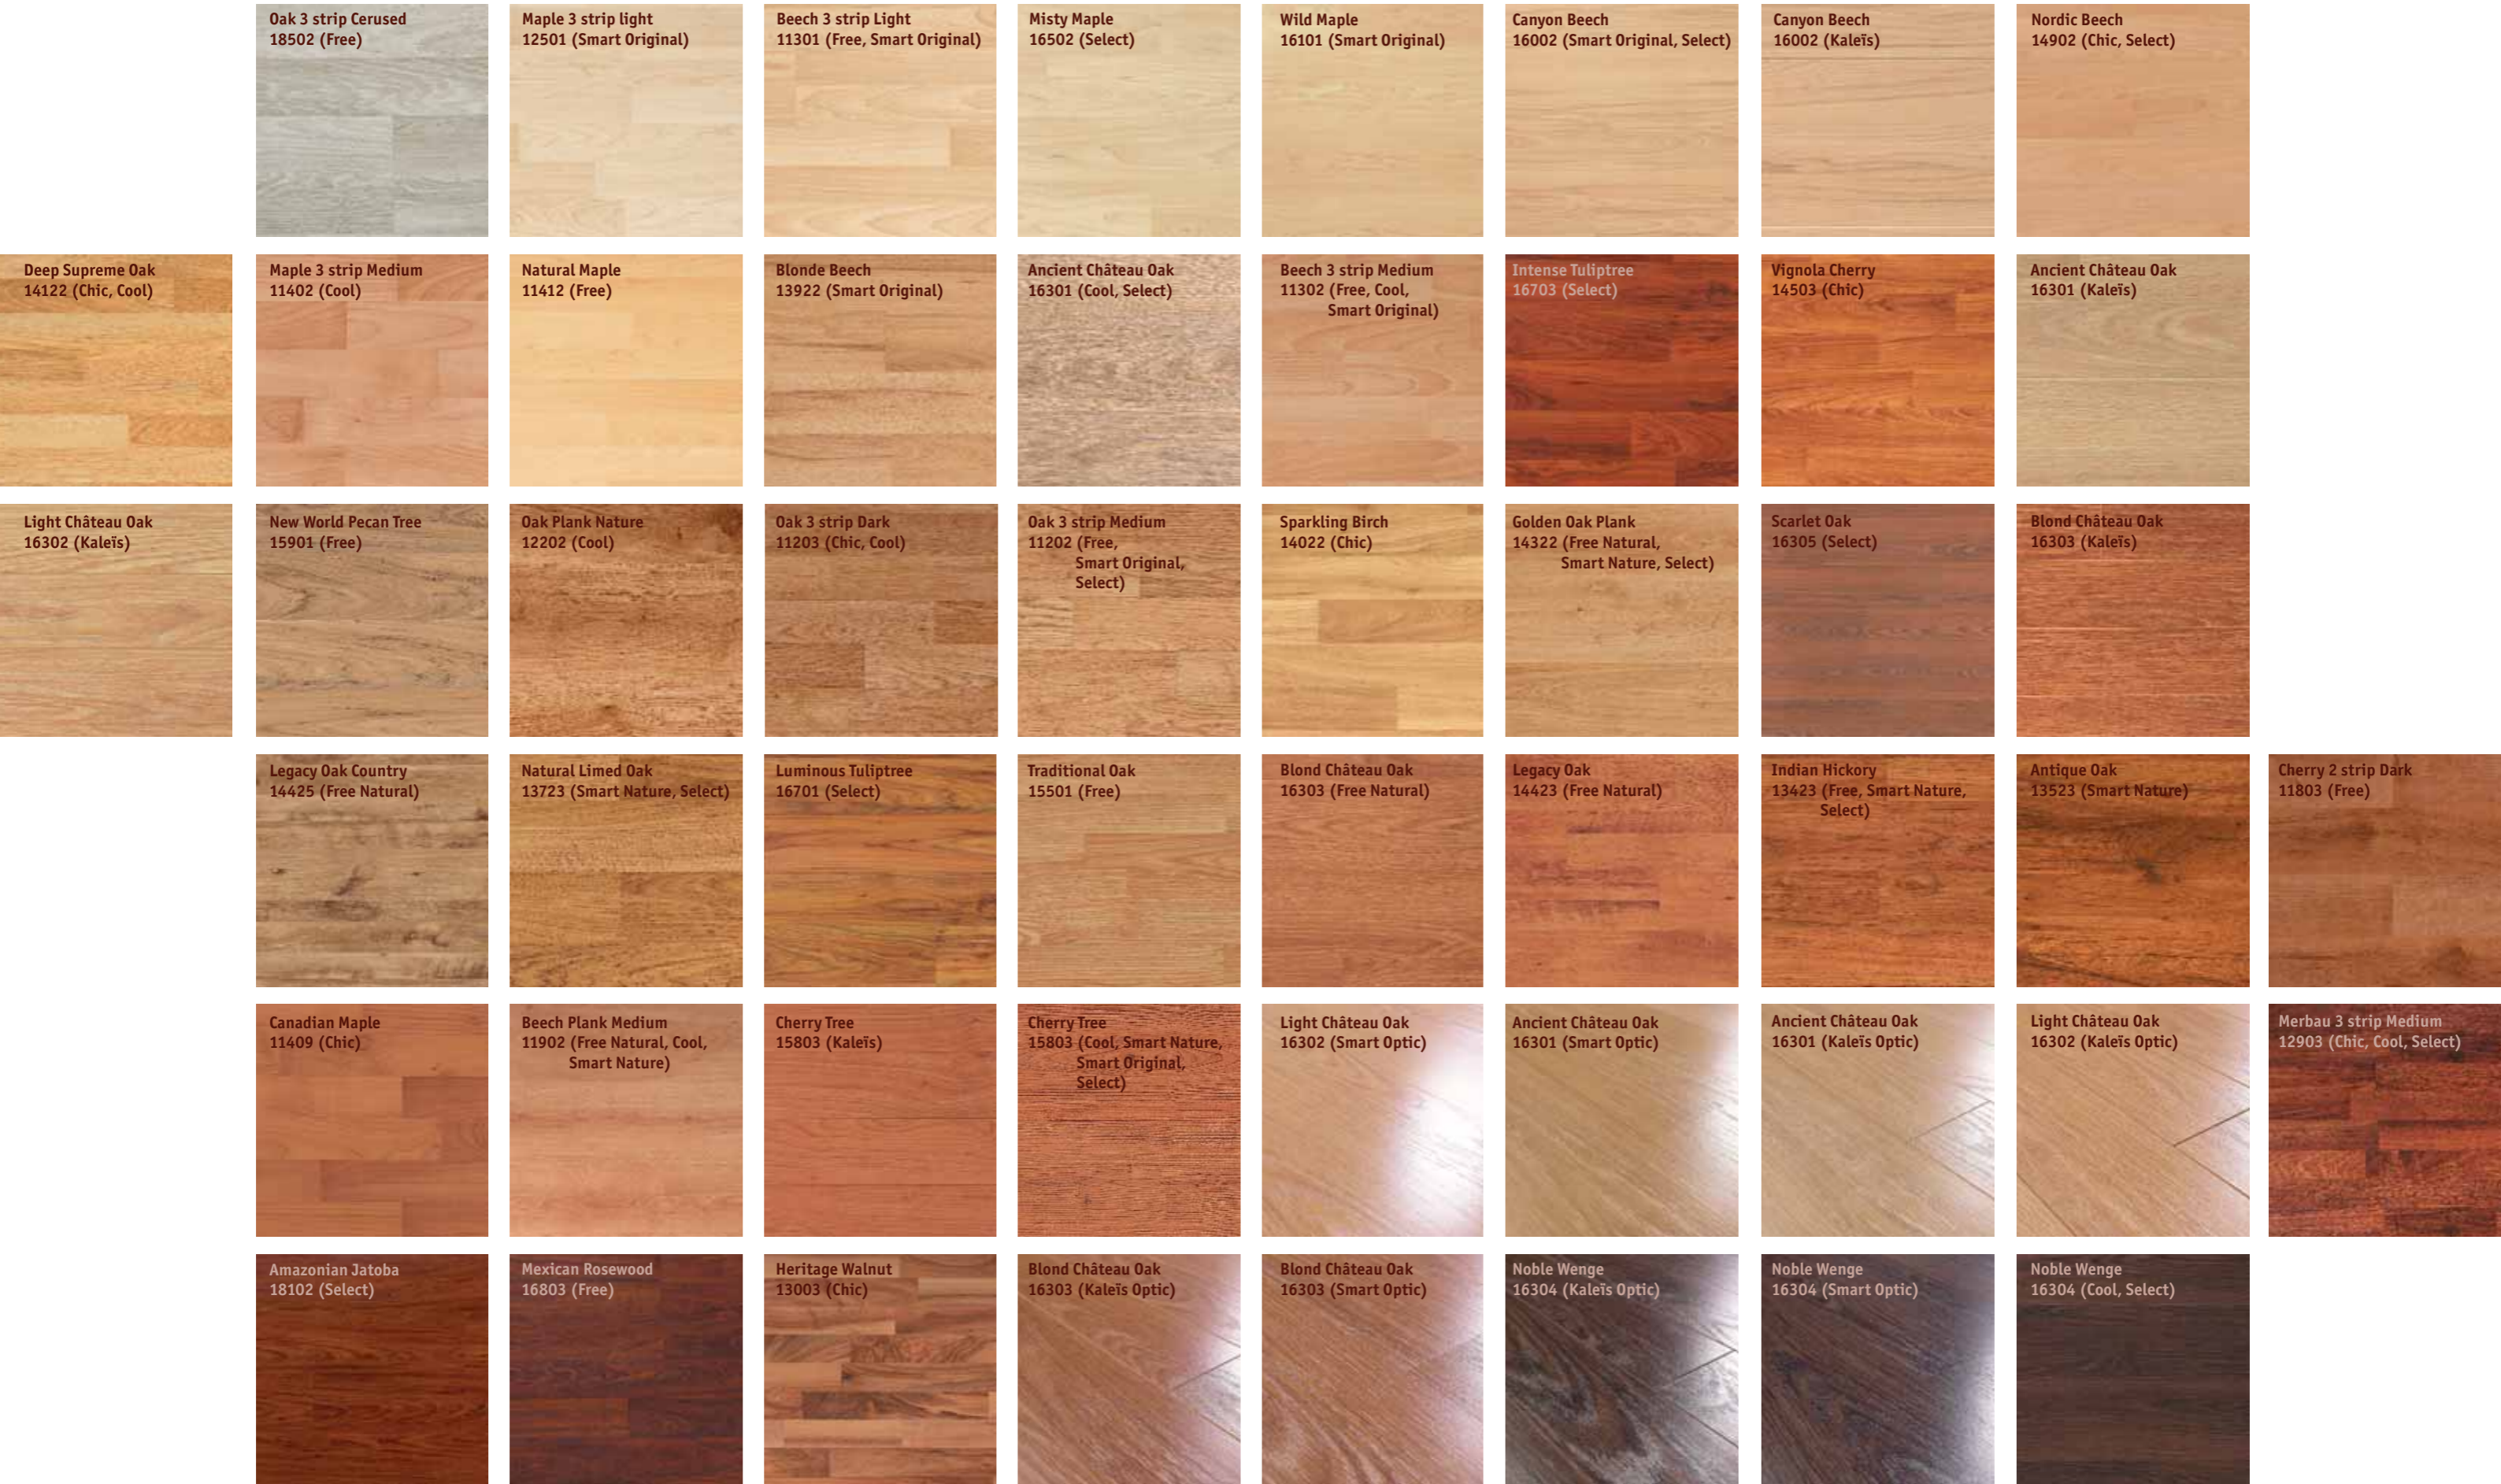

Nature does it with Style – so do Tarkett® Essentials.

Any design existing in Free, Free Natural is available in Free SoundSafe.
Any design existing in Smart Nature, Smart Original, Smart Optic is available in Smart SRS.