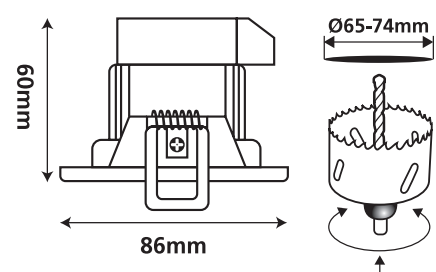

The **Start Spot** range has an integrated LED driver, polycarbonate body and a low profile of 58mm making it ideal to fit into low ceiling voids.

Start Spot Integrated LED downlights

FEATURES:

- Integrated LED accent downlight with high lumen efficacy
- IP20 version available in tilt and with unique lens design
- IP65 version fixed with frosted lens
- Low profile of 58mm (60mm including bezel)
- Cut-out of 65-74mm allows direct replacement of most halogen spots installation on the market
- Energy class: A++, A+, A
- Low maintenance: 30,000 hours LED life expectancy

IP20 - Tilt

IP65 - Fixed

IP20 Start Spot Tilt

IP65 Start Spot Fixed - Bathroom Zone 1 Suitable

*Fixed Models / **Tilt models

Item Code	Description	Cut-Out Dimension (mm)	Bezel Dimension (mm)	Body Colour	IP Rating	Beam Angle (°)	Tiltability (°)	System Power consumption (W)	Luminaire lumen output (lm)	Efficacy (lm/W)	Lifetime (hrs)
Tilt - IP20											
0053543	START SPOT LED IP20 3000K	65-74	86	White	20	35	30	5.5	400	73	30,000
0053544	START SPOT LED IP20 4000K	65-74	86	White	20	35	30	5.5	450	82	30,000
Fixed - IP65											
0053545	START SPOT LED IP65 3000K	65-74	86	White	65	100	No	6.5	475	73	30,000
0053546	START SPOT LED IP65 4000K	65-74	86	White	65	100	No	6.5	525	81	30,000

Photometric data

3,000K 5.5W IP20

4,000K 5.5W IP20

3,000K 6.5W IP20

4,000K 6.5W IP20

Dimensions (mm)

www.havells-sylvania.com

T:, F:
Email: