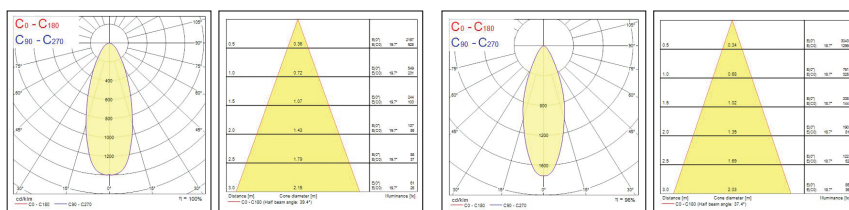

IP20 - Tilt

IP65 - Fixed

IP20 Start Spot Tilt

IP65 Start Spot Fixed - Bathroom Zone 1 Suitable

*Fixed Models / **Tilt models

Item Code	Description	Cut-Out Dimension (mm)	Bezel Dimension (mm)	Body Colour	IP Rating	Beam Angle (°)	Tiltability (°)	System Power consumption (W)	Luminaire lumen output (lm)	Efficacy (lm/W)	Lifetime (hrs)
Tilt - IP20											
0053543	START SPOT LED IP20 3000K	65-74	86	White	20	35	30	5.5	400	73	30,000
0053544	START SPOT LED IP20 4000K	65-74	86	White	20	35	30	5.5	450	82	30,000
Fixed - IP65											
0053545	START SPOT LED IP65 3000K	65-74	86	White	65	100	No	6.5	475	73	30,000
0053546	START SPOT LED IP65 4000K	65-74	86	White	65	100	No	6.5	525	81	30,000

Photometric data

3,000K 5.5W IP20

4,000K 5.5W IP20

3,000K 6.5W IP20

4,000K 6.5W IP20

Dimensions (mm)

www.havells-sylvania.com

T:, F:
Email: