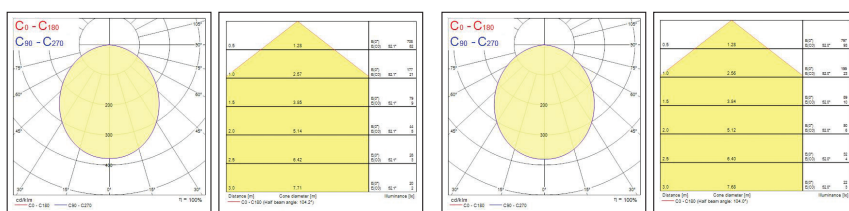

IP20 - Tilt

IP65 - Fixed

IP20 Start Spot Tilt

IP65 Start Spot Fixed - Bathroom Zone 1 Suitable

*Fixed Models / **Tilt models

Item Code	Description	Cut-Out Dimension (mm)	Bezel Dimension (mm)	Body Colour	IP Rating	Beam Angle (°)	Tiltability (°)	System Power consumption (W)	Luminaire lumen output (lm)	Efficacy (lm/W)	Lifetime (hrs)
Tilt - IP20											
0053543	START SPOT LED IP20 3000K	65-74	86	White	20	35	30	5.5	400	73	30,000
0053544	START SPOT LED IP20 4000K	65-74	86	White	20	35	30	5.5	450	82	30,000
Fixed - IP65											
0053545	START SPOT LED IP65 3000K	65-74	86	White	65	100	No	6.5	475	73	30,000
0053546	START SPOT LED IP65 4000K	65-74	86	White	65	100	No	6.5	525	81	30,000

Photometric data

3,000K 5.5W IP20

4,000K 5.5W IP20

3,000K 6.5W IP20

4,000K 6.5W IP20

Dimensions (mm)

www.havells-sylvania.com

T:, F:
Email: