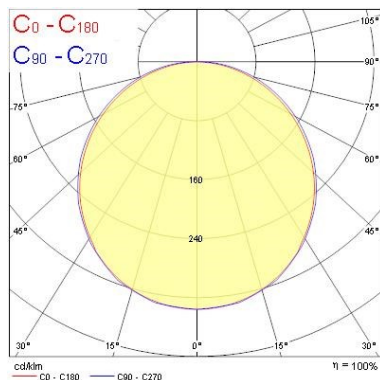

### Optical data

<b>Beam angle(°)</b>	120
<b>Colour temperature (K)</b>	3000
<b>CRI (Ra)</b>	80
<b>Dimming range</b>	10-100%
<b>Distribution type</b>	Direct
<b>Luminous flux (lm)</b>	3570
<b>Glare control</b>	UGR <25
<b>Light colour</b>	Warm white
<b>LOR (%)</b>	100
<b>Colour consistency (SDCM)</b>	6 Step
<b>Photobiological Risk Group</b>	Exempt Group 0

### Physical data

<b>Colour</b>	White
<b>Cutout diameter (mm)</b>	600X600
<b>Cutout shape</b>	Square
<b>Diffuser finish</b>	Opal
<b>Diffuser material</b>	Acrylic PMMA
<b>Height (mm)</b>	10.5
<b>IK rating</b>	IK05

## PHOTOMETRY

Distance [m]	Cone diameter [m]	E(D)	E(C0)	E(C90)	illuminance [lx]
0.5	1.59 1.52	67.8°	364	418	418
1.0	3.18 3.03	67.8°	91	105	105
1.5	4.76 4.55	67.8°	40	44	44
2.0	6.35 6.07	67.8°	23	25	25
2.5	7.94 7.59	67.8°	15	16	16
3.0	9.53 9.10	67.8°	11	11	11