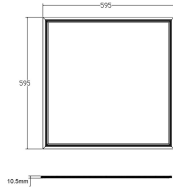

Start Flat Panel LED

START FLAT PANEL LED 600 WW DALI 1-10V

0047445

SYLVANIA 0047445

This luminaire contains built in LED lamps.

A++
A+
A
B
C
D
E

} **LED**

The lamps cannot be changed in the luminaire.

874/2012